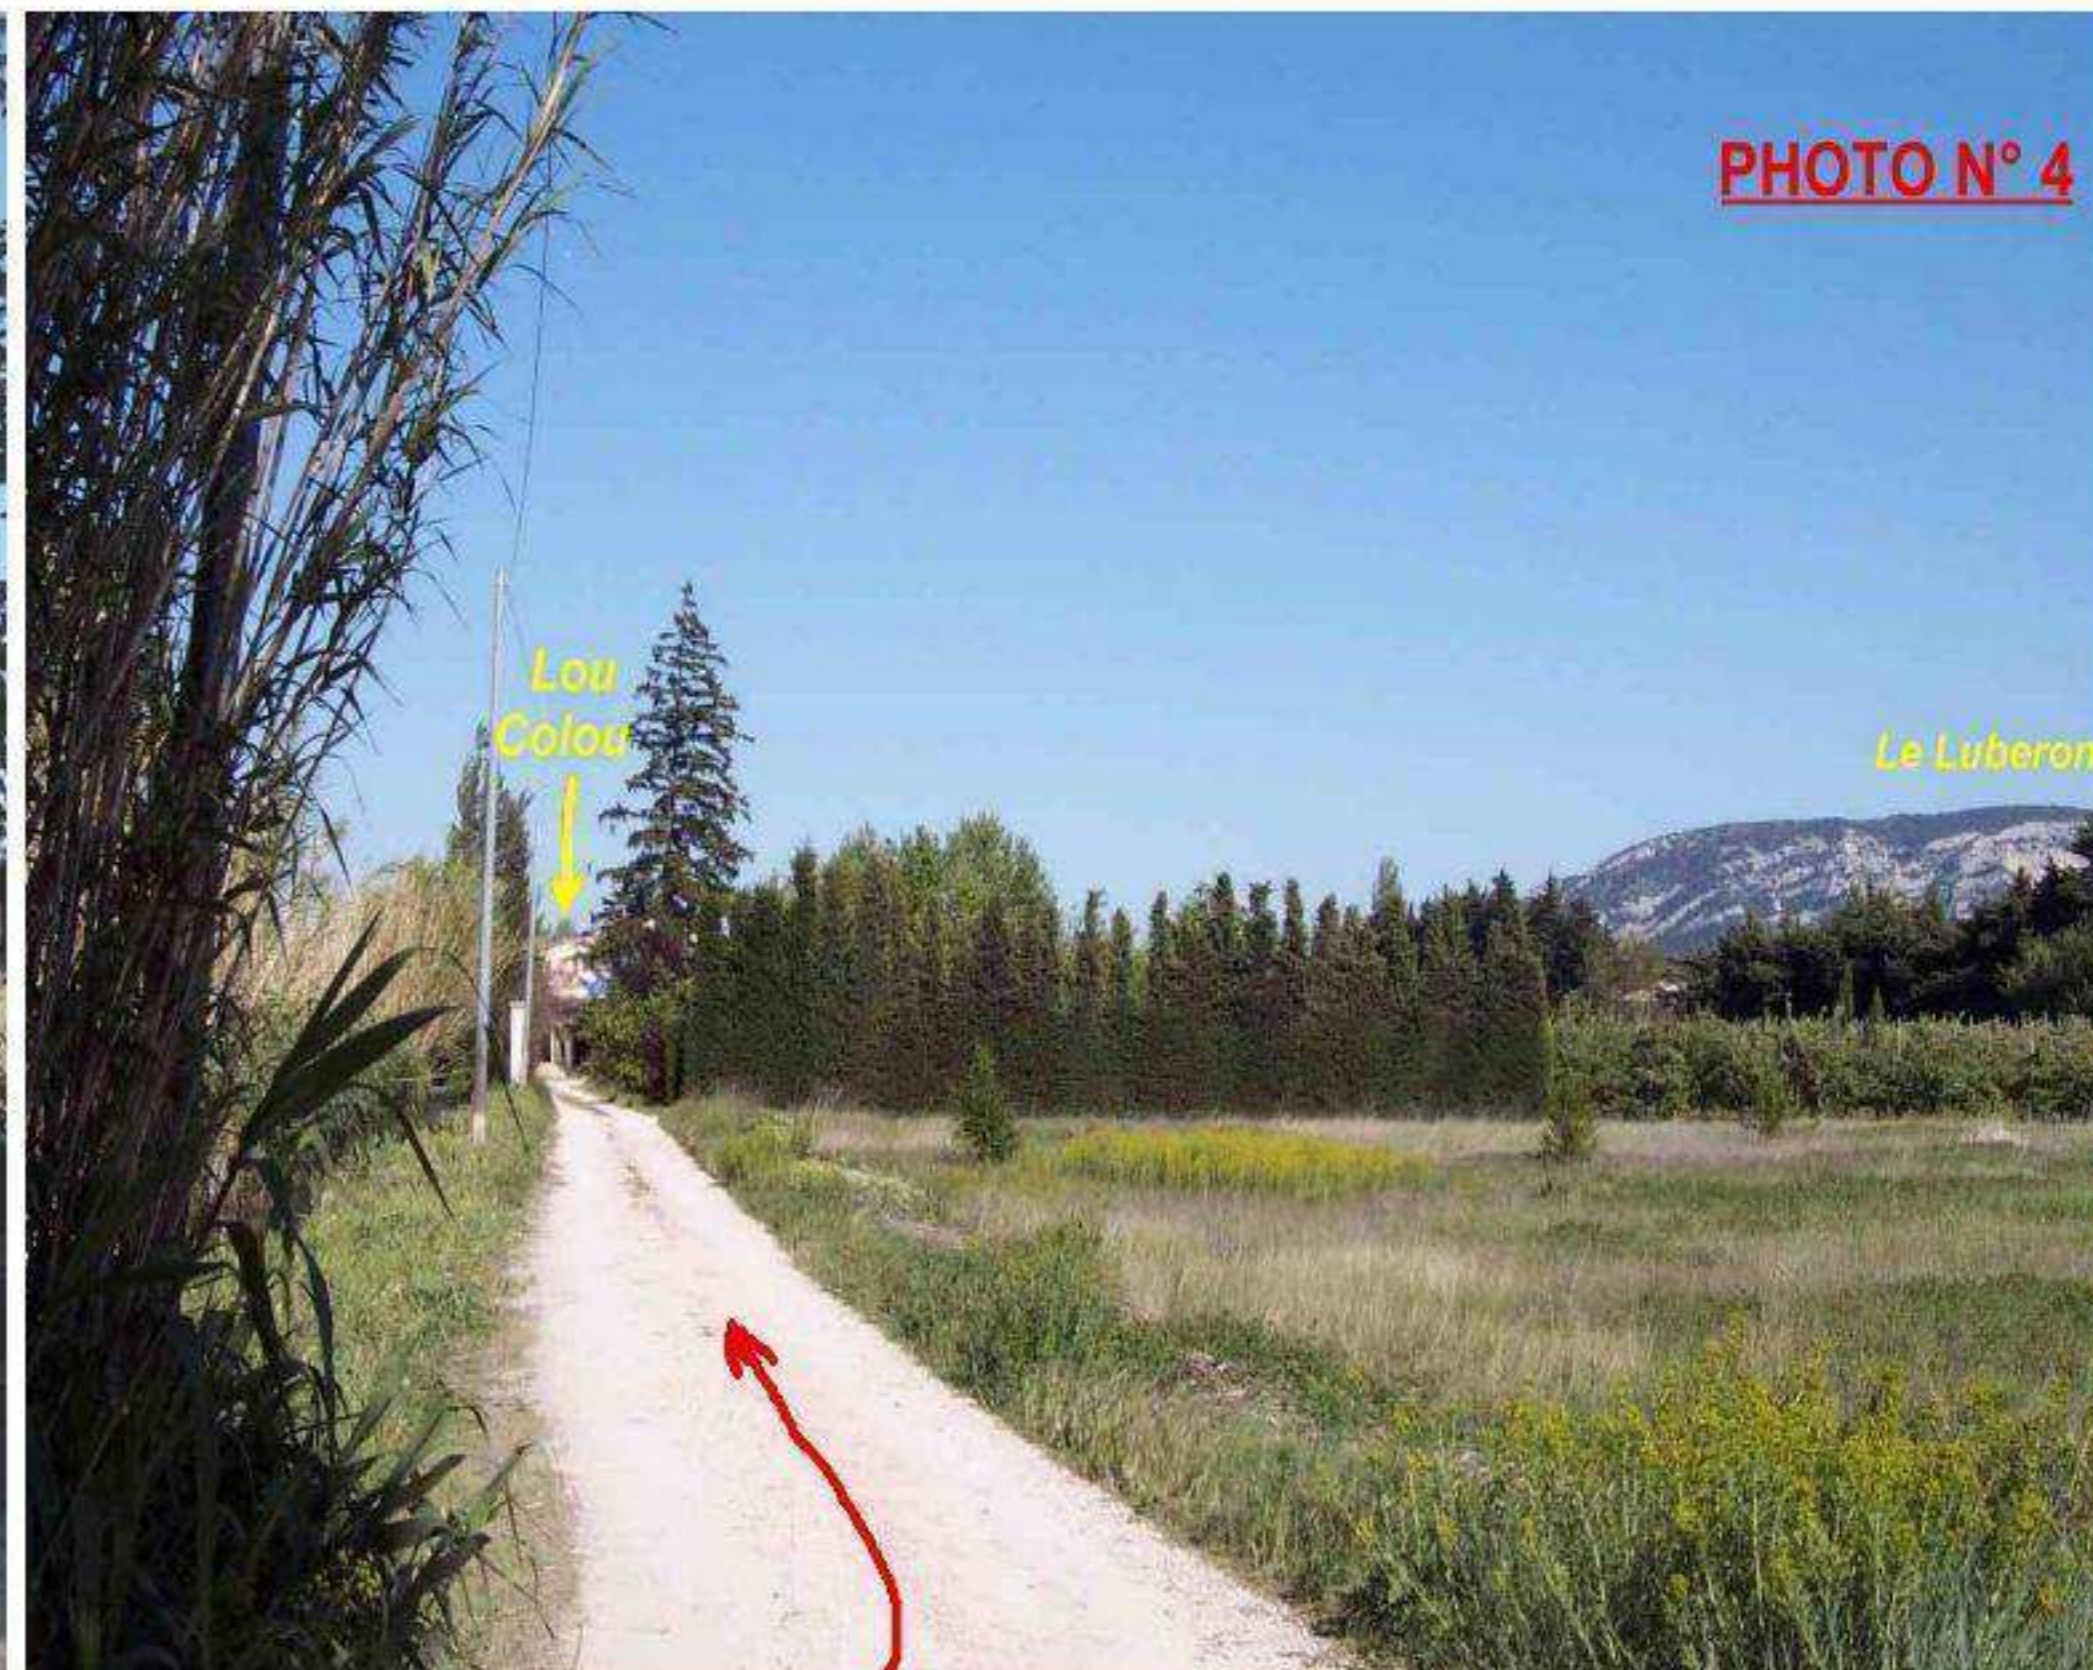

ACCESS LOU COLOU

(0) 490.71.98.98

UK - As soon as the entry of Cavaillon, follow the direction of CARPENTRAS - After the Peugeot garage and the road panel "end Cavaillon", after 676 meters precisely and (Photo N° 1) turn to the right. And then follow photographs N°2 - 3 and 4. Welcome You arrived.