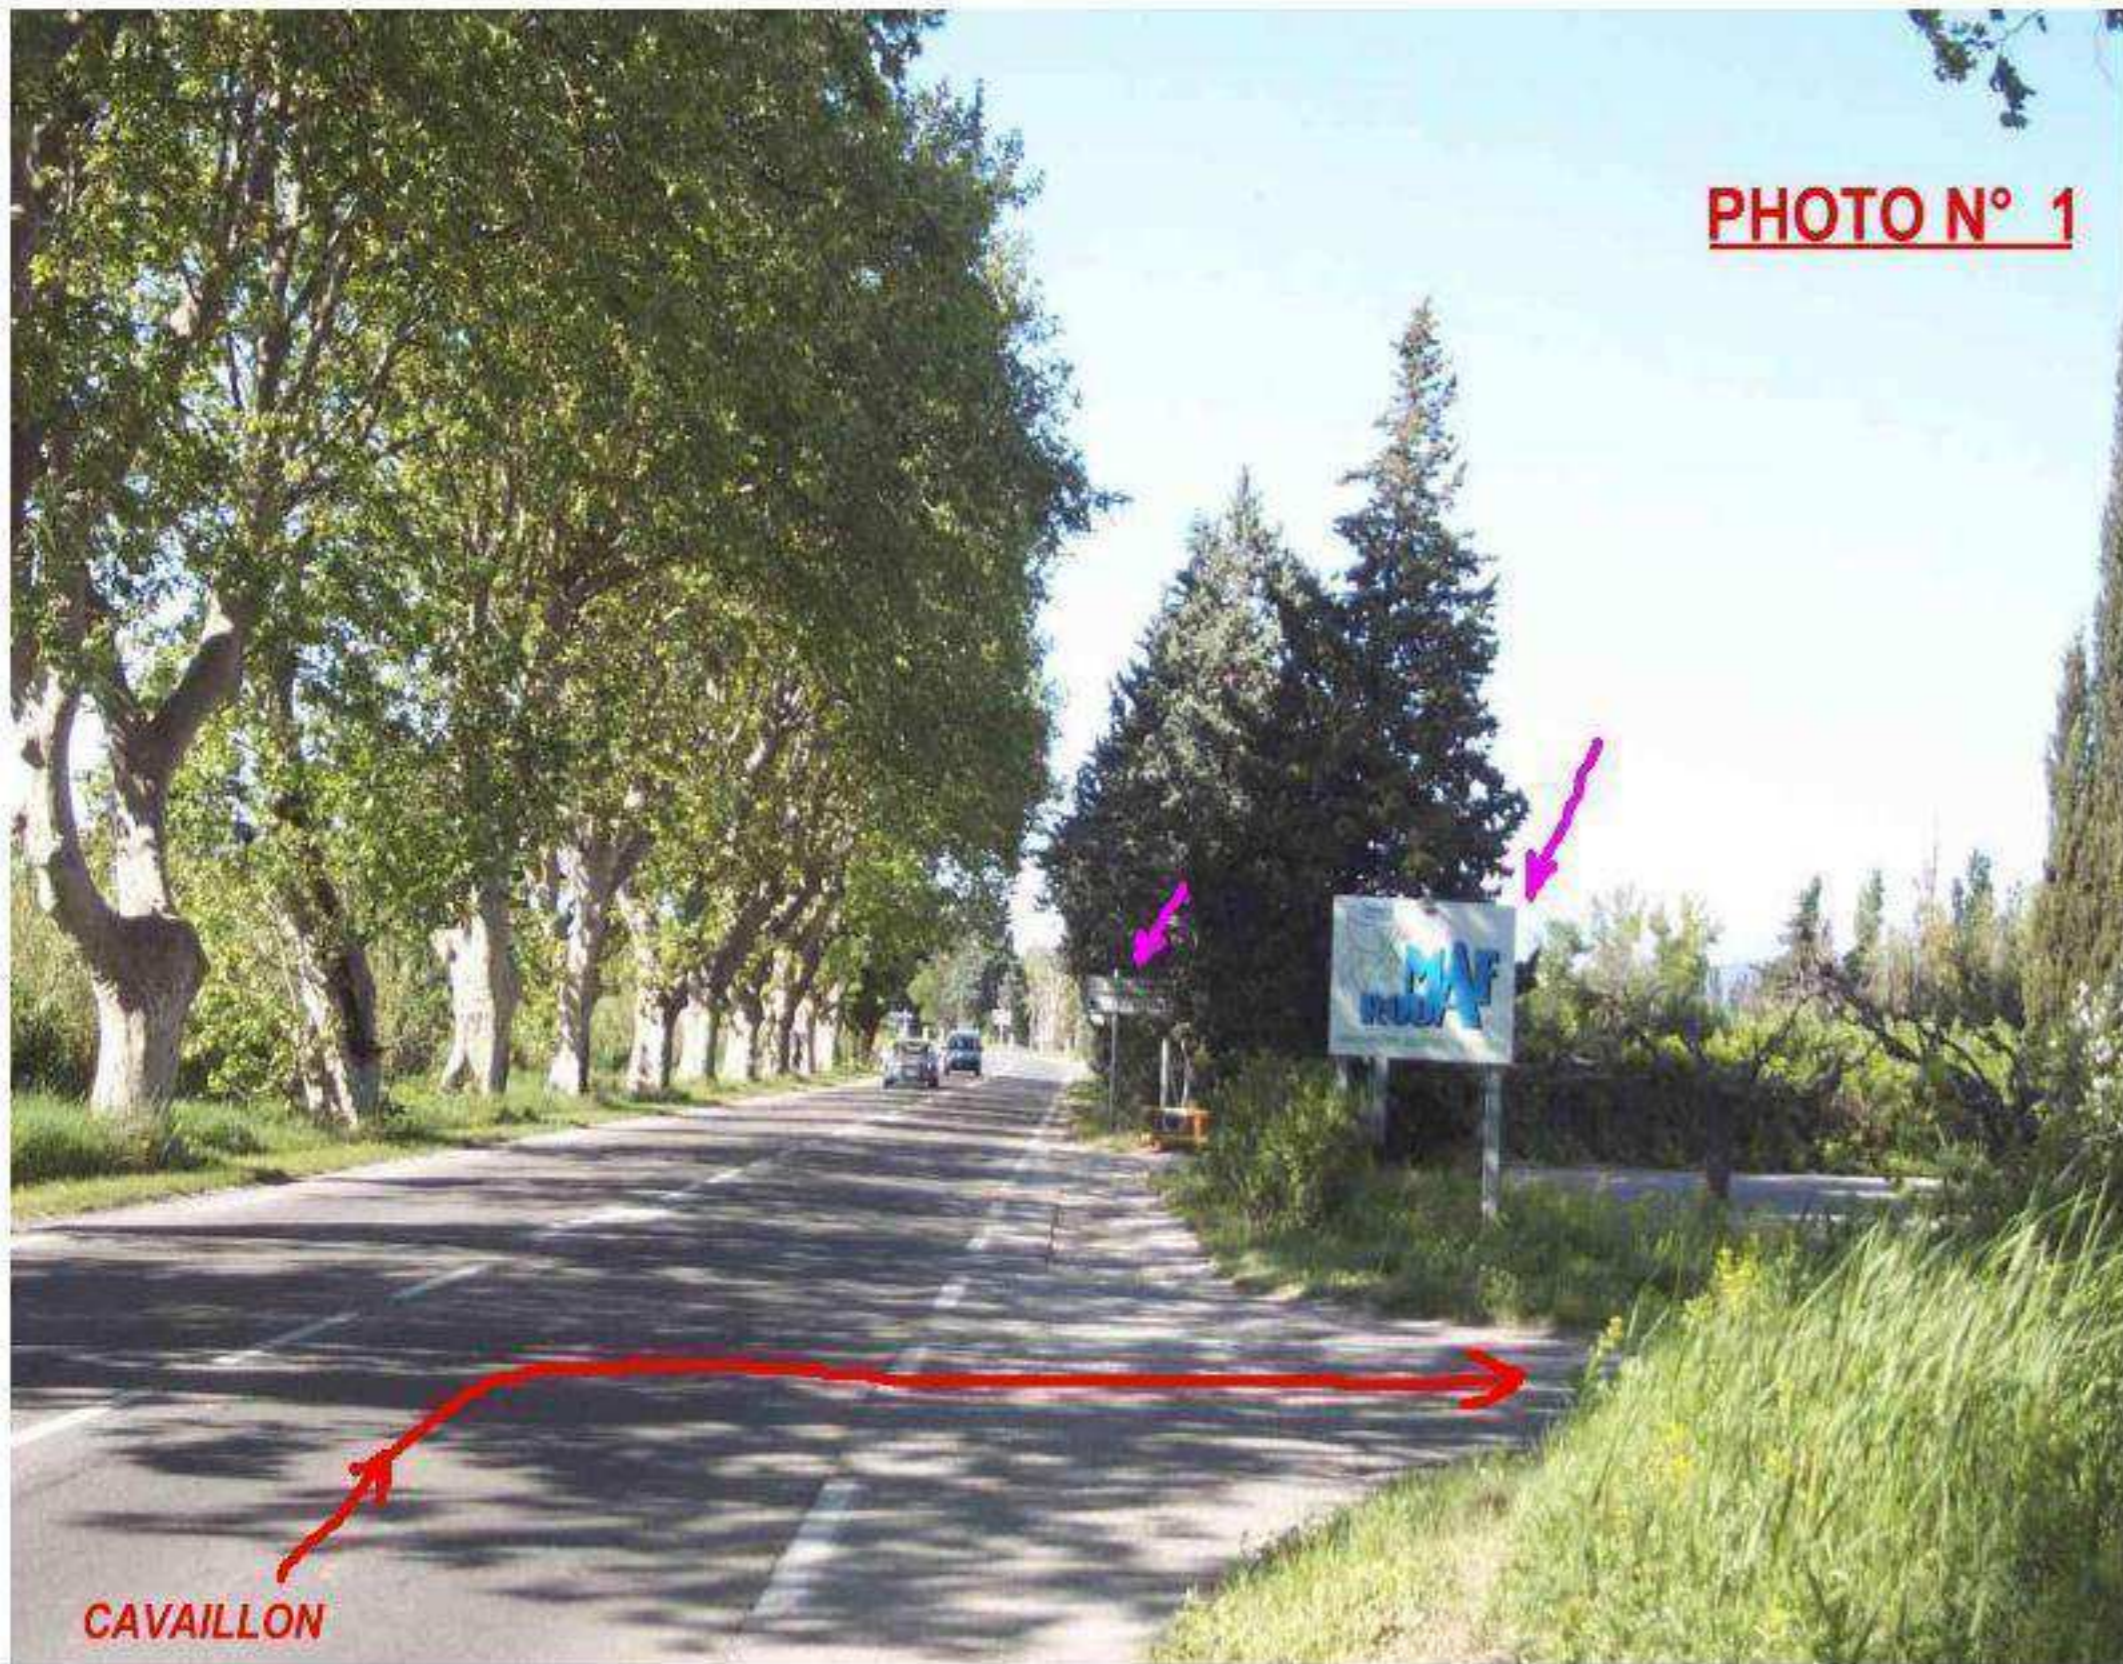

ACCESS LOU COLOU

(0) 490.71.98.98

UK - As soon as the entry of Cavaillon, follow the direction of CARPENTRAS - After the Peugeot garage and the road panel "end Cavaillon", after 676 meters precisely and (Photo N° 1) turn to the right. And then follow photographs N°2 - 3 and 4. Welcome You arrived.

GPS = UTM : 0664450 / 4858560 OU : N 43° 51' 42,5" / E 05° 02' 47"